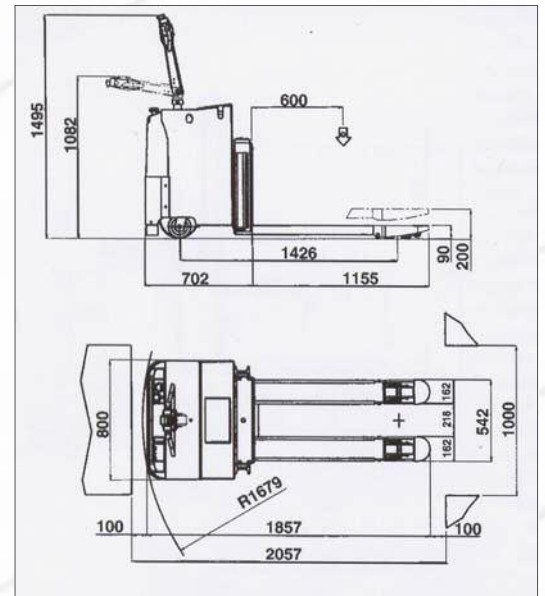

# SQR3000 Fully Powered Pallet Truck

The SQR3000 heavy duty, fully powered pallet truck for the most demanding of applications

- Capacity 3000 Kg
- Standard fork size for Euro pallet, other fork sizes available on request.
- Built-in battery charger means that the truck can be charged from any convenient 3-pin socket.
- Ergonomic drive controls with microprocessor control.
- Heavy duty battery for a full day's hard continuous work.
- Smooth stepless drive controls.
- Trucks carry CE mark and comply with all current safety legislation.
- Comprehensive warranty and superb after sales service provided.

Model		SQR3000
Capacity	Kg	3000
At Load Centre	mm	600
Fork Length	mm	1150
Fork Spread	mm	542
Fork Gap	mm	218
Overall Length	mm	1857
Overall Width	mm	800
Maximum Gradient Laden / Unladen	%	4.5 / 6.2
Load Roller	mm	Ø 80 x 70 Polyurethane Single
Wheels	Rear Wheels	Ø 150 x 54 Polyurethane
	Drive Wheel	Ø 260 x 100 Polyurethane
Brake		Electromagnetic
Battery	V / Ah	24 / 240
Charger	V / A	24 / 40
Truck Weight With Battery	Kg	680